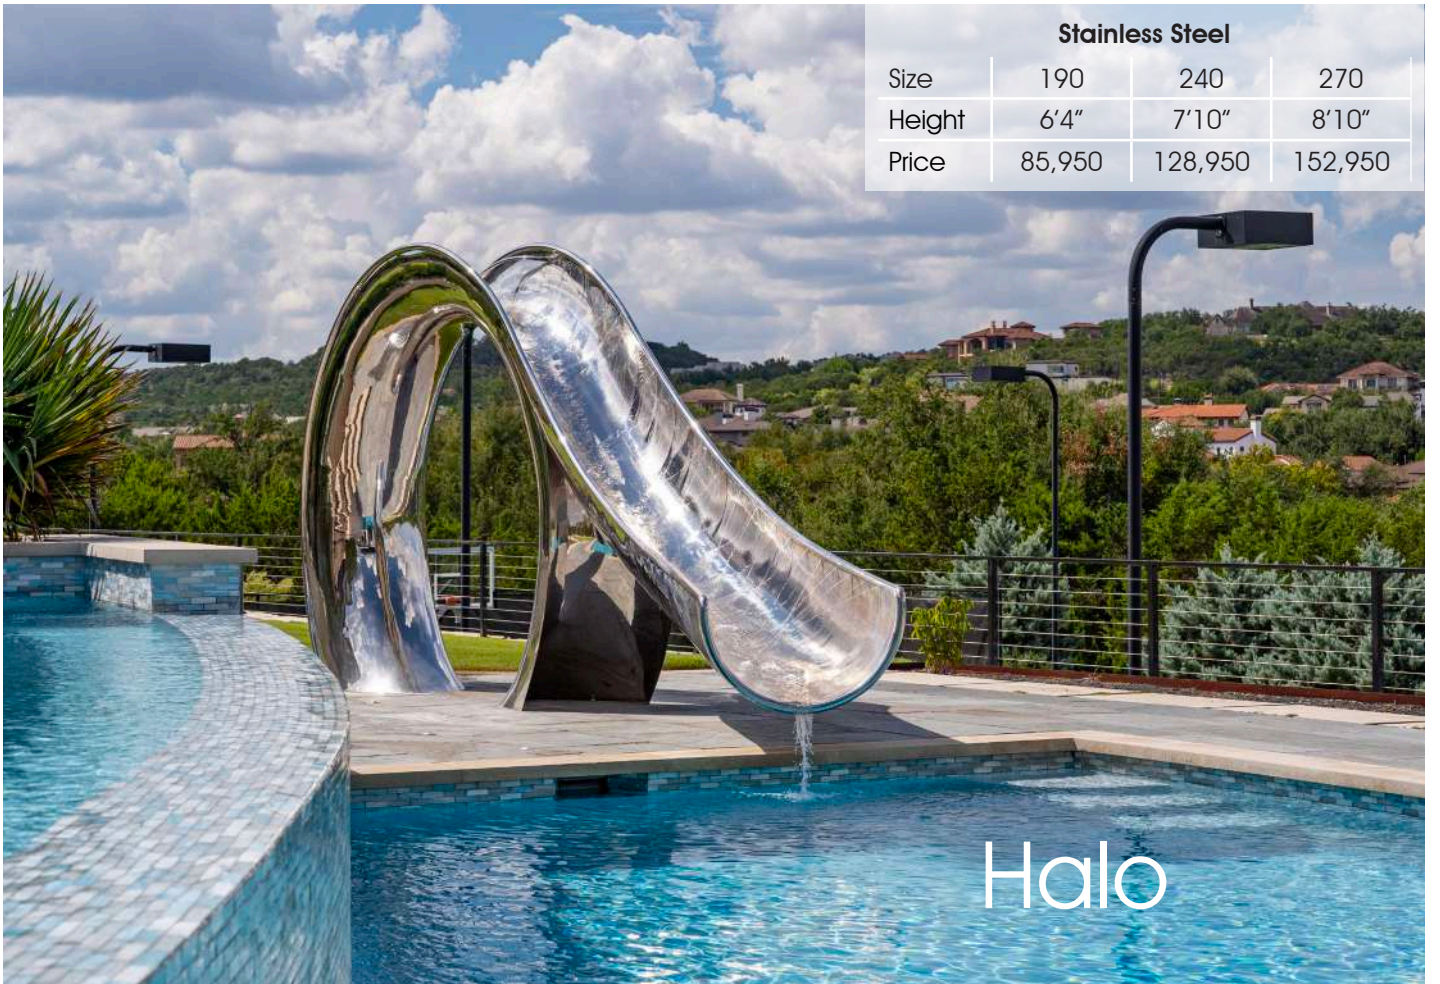

# Cascade

**Bronzed Lustre**  
Length 33'  
Guide Price 213,950

Custom sizes available  
POA

Cyma

Stainless Steel			
Size	170	210	260
Height	5'7"	6'11"	8'6"
Price	62,950	85,950	129,950

Halo

Stainless Steel			
Size	190	240	270
Height	6'4"	7'10"	8'10"
Price	85,950	128,950	152,950

Stainless Steel		
Size	240	270
Height	7'10"	8'10"
Price	126,950	151,950

Orchid

Reflex

**Stainless Steel**  
 Height 10'6"  
 Price 172,950

**Bronzed Lustre**  
 Height 10'6"  
 Price 208,950

Custom sizes available  
 POA