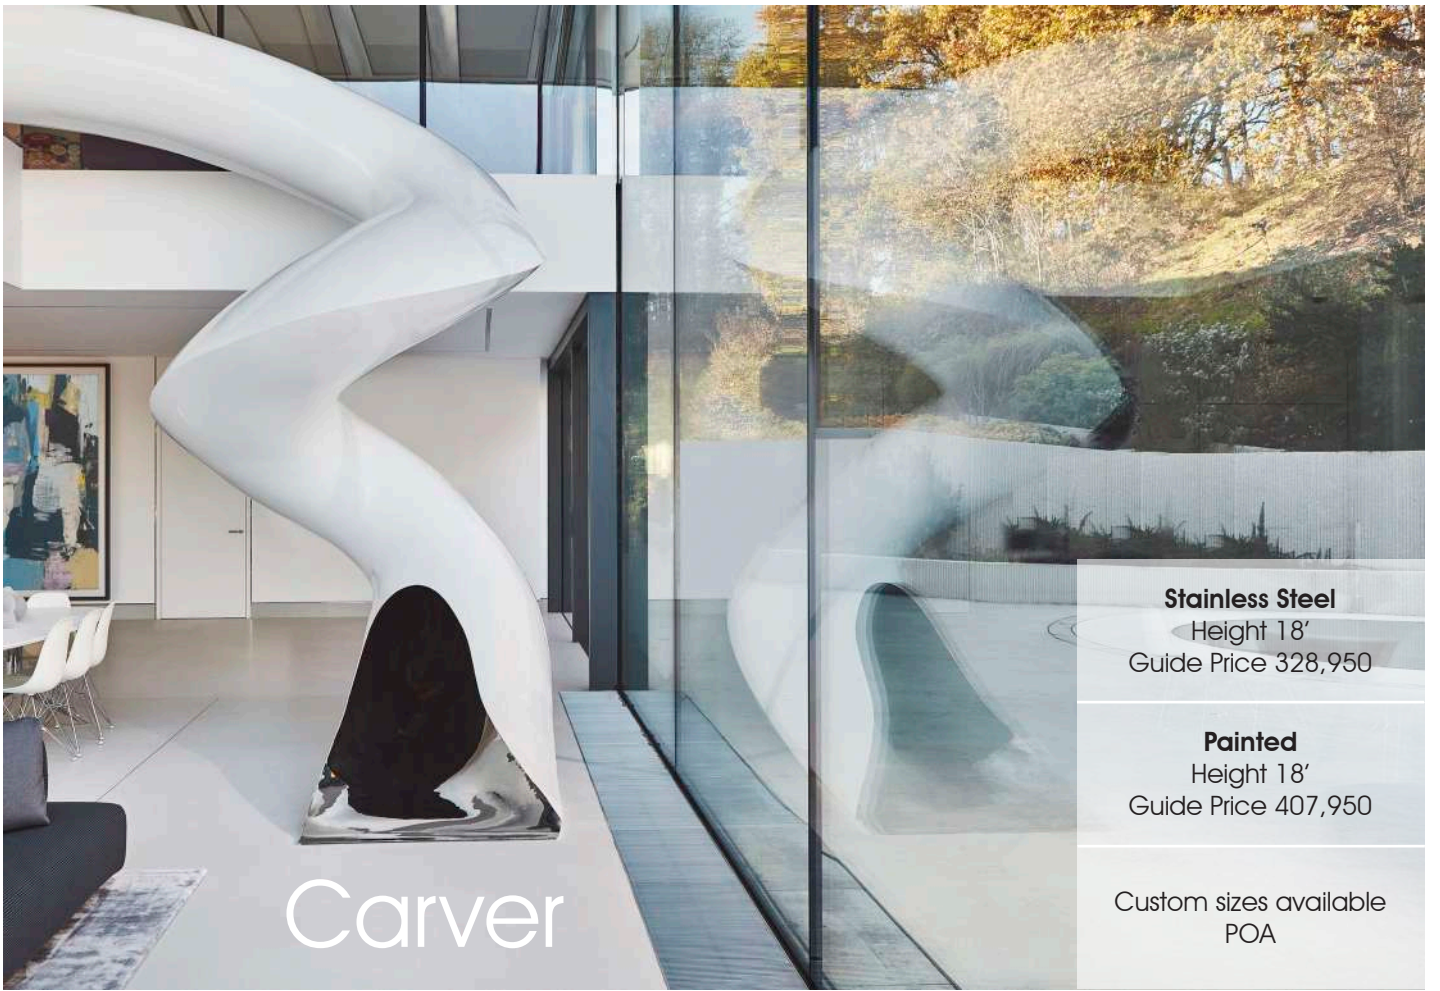

**slides**

Stainless Steel		
Size	270	320
Height	8'10"	10'6"
Price	154,950	198,950

Apex

Cadence

**Concrete-effect Resin**  
 Length 26'  
 Guide Price 166,950

Custom sizes available  
 POA