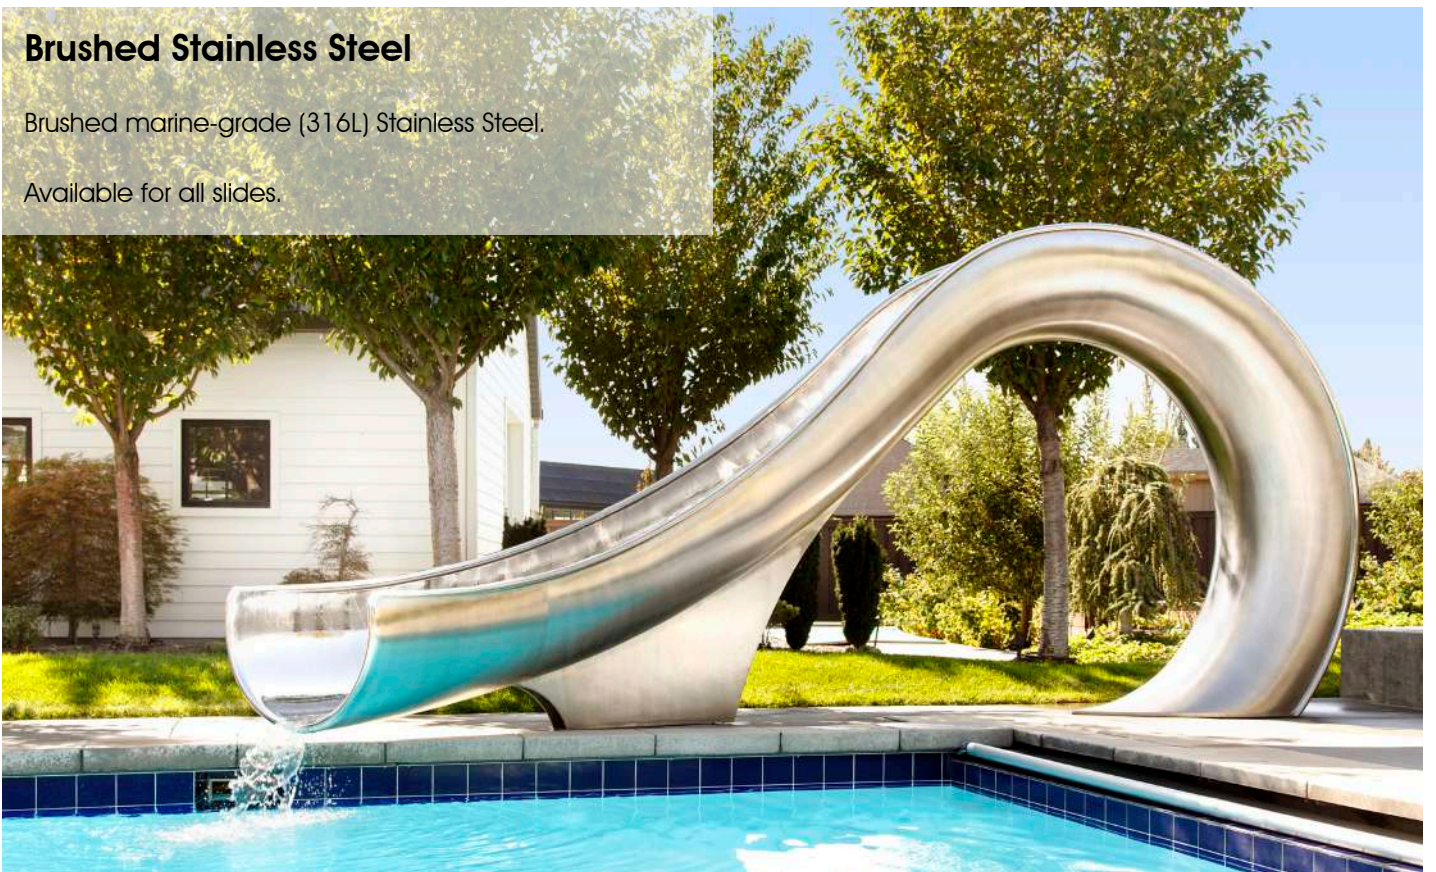

Brushed Stainless Steel

Brushed marine-grade (316L) Stainless Steel.

Available for all slides.