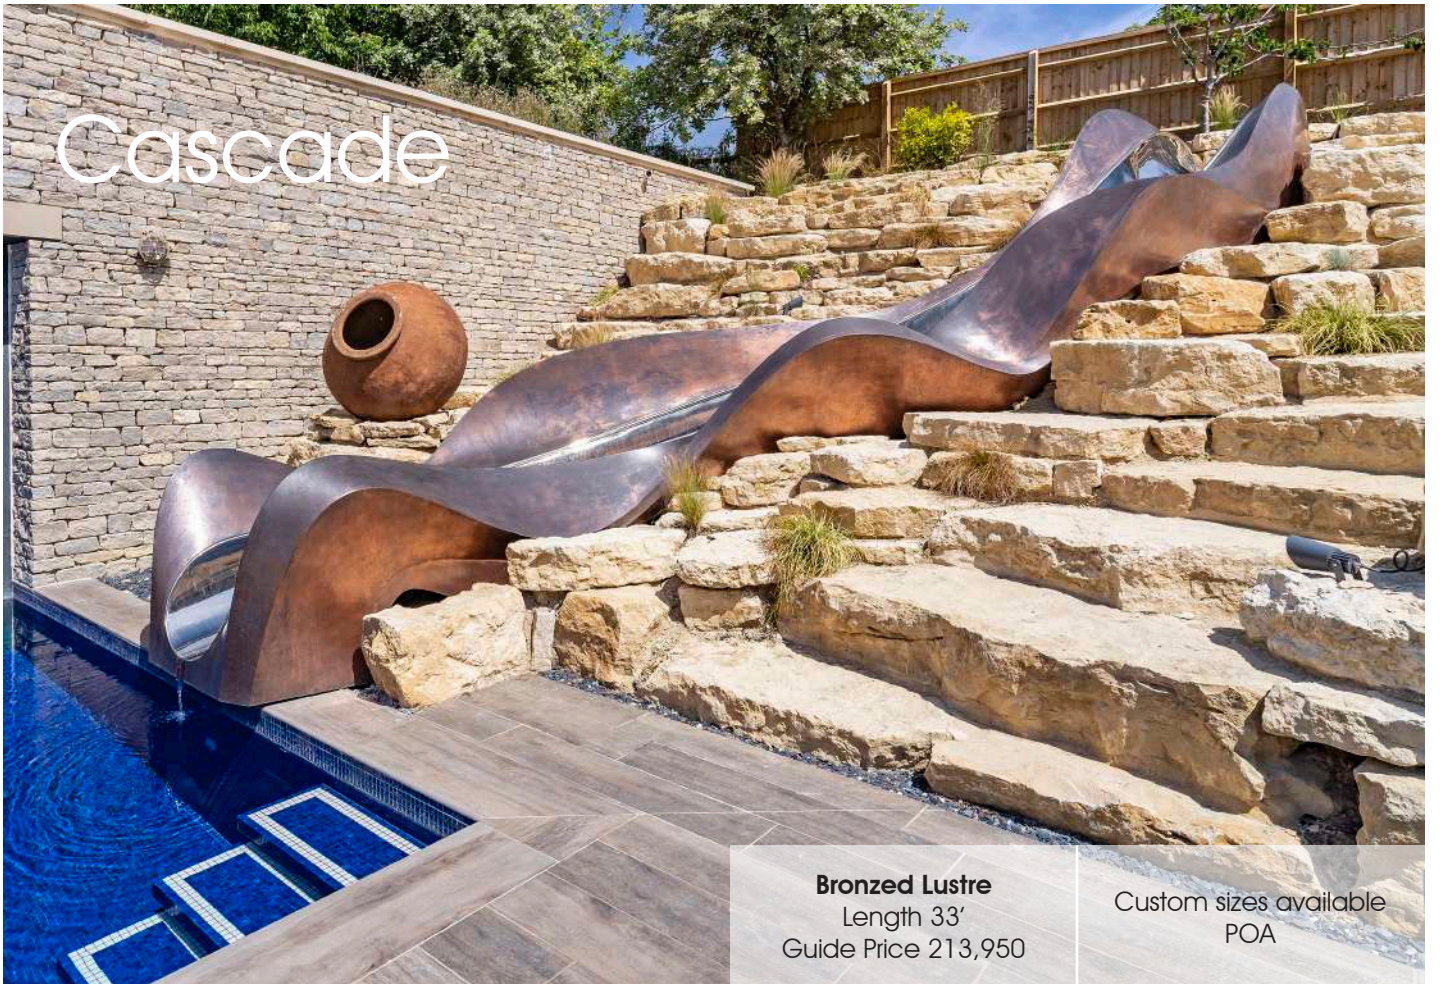

# Carver

**Stainless Steel**  
Height 18'  
Guide Price 328,950

**Painted**  
Height 18'  
Guide Price 407,950

Custom sizes available  
POA