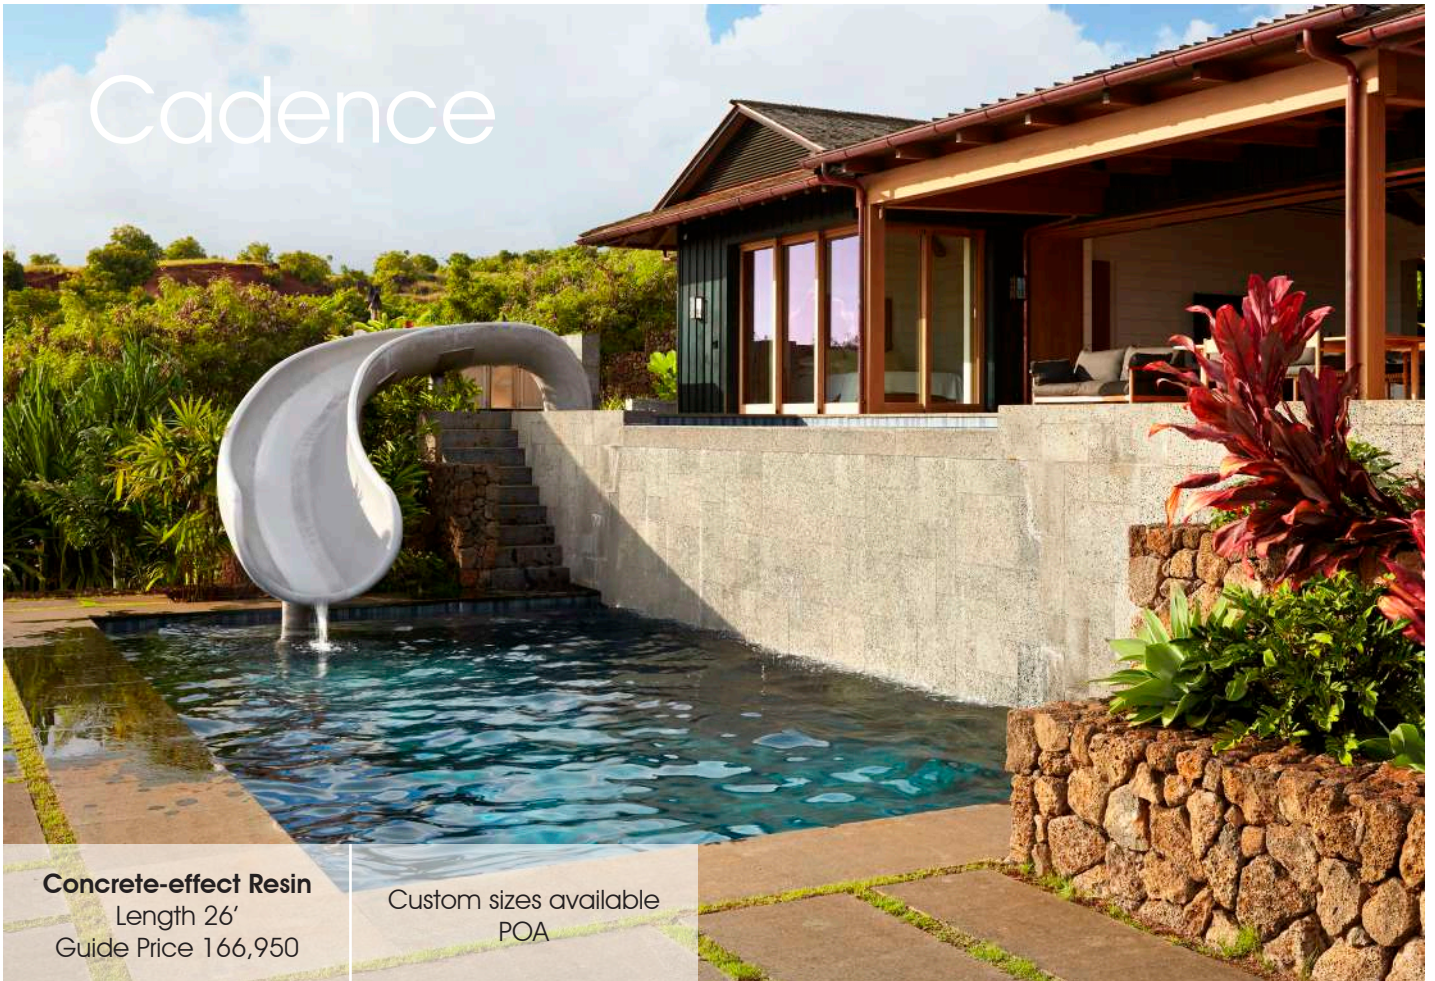

**slides**

Stainless Steel		
Size	270	320
Height	8'10"	10'6"
Price	154,950	198,950

Apex

Cadence

**Concrete-effect Resin**  
 Length 26'  
 Guide Price 166,950

Custom sizes available  
 POA