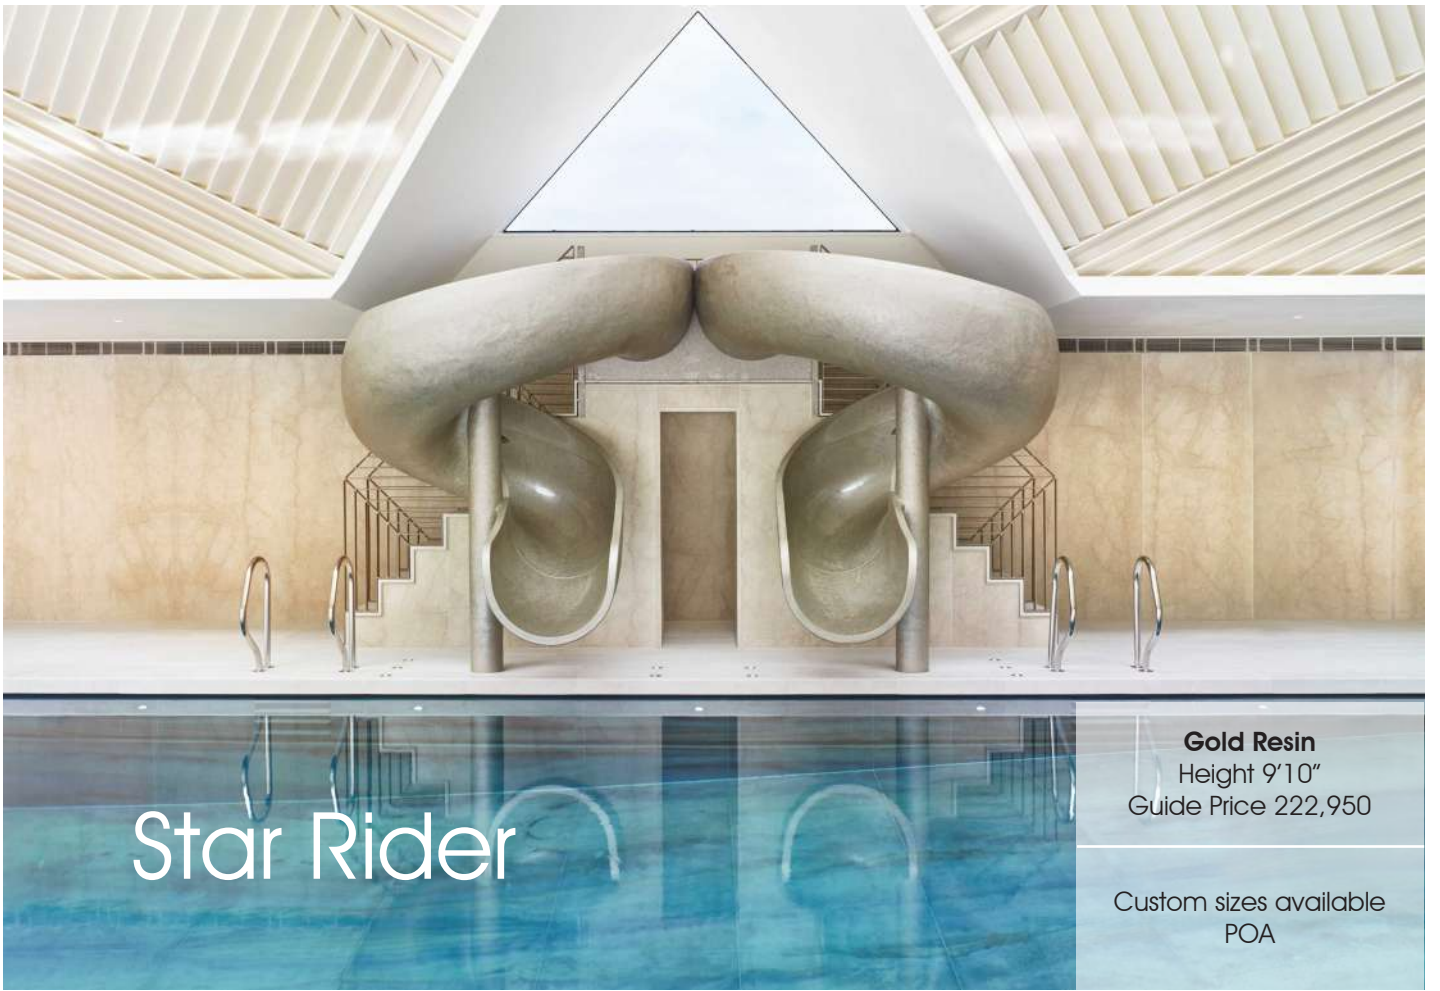

# Riven

**Stainless Steel**  
Height 8'10"  
Price 169,950

**Bronzed Lustre**  
Height 8'10"  
Price 200,950

# Slinx

**Stainless Steel**  
Height 10'6"  
Price 173,950

Custom sizes available  
POA