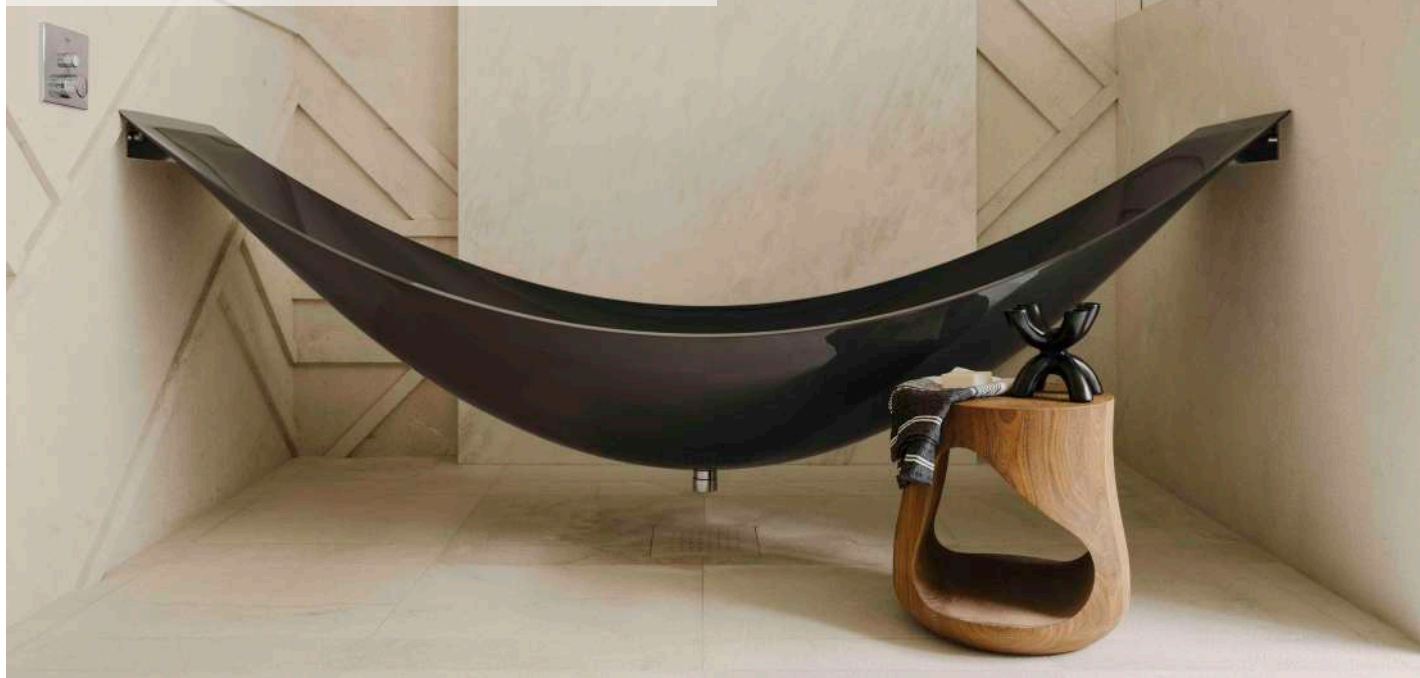

## Painted

Marine-grade stainless steel with painted exterior (applied on site after installation) and polished interior.

Available for all slides.

**baths**

Material	Price
Visual Carbon Fiber	50,750
White or coloured Carbon Fiber	51,550
Marine-grade Stainless Steel	55,050
Antiqued metal coating on Carbon Fiber	60,750
Polished metal coating on Carbon Fiber	64,650

# Hamaca