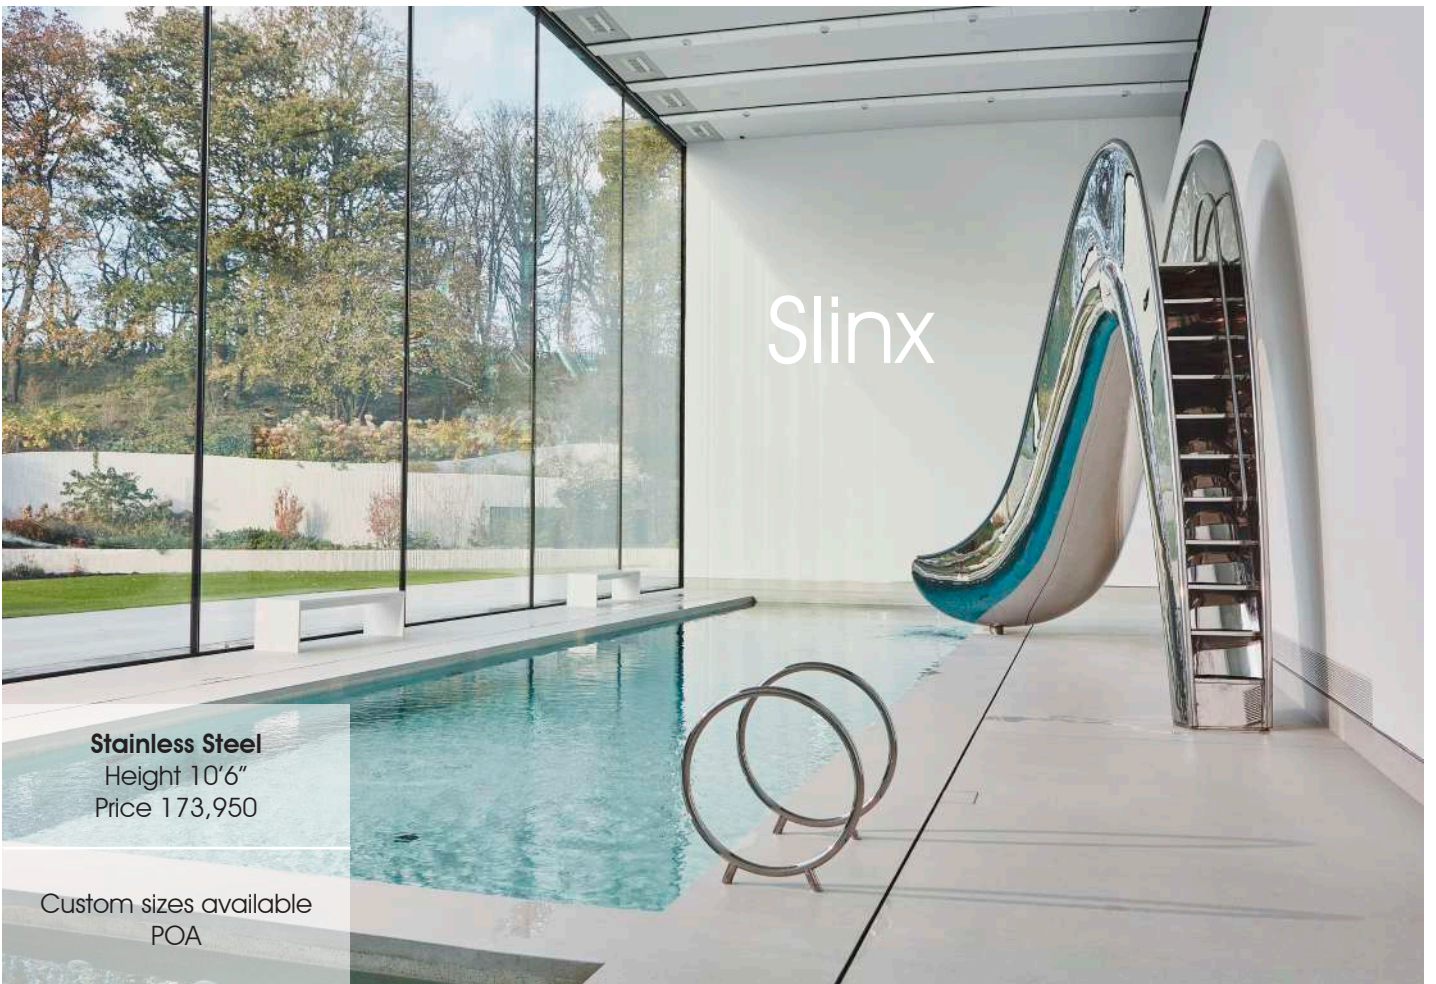

Stainless Steel		
Size	240	270
Height	7'10"	8'10"
Price	126,950	151,950

Orchid

Reflex

**Stainless Steel**  
 Height 10'6"  
 Price 172,950

**Bronzed Lustre**  
 Height 10'6"  
 Price 208,950

Custom sizes available  
 POA

# Riven

**Stainless Steel**  
Height 8'10"  
Price 169,950

**Bronzed Lustre**  
Height 8'10"  
Price 200,950